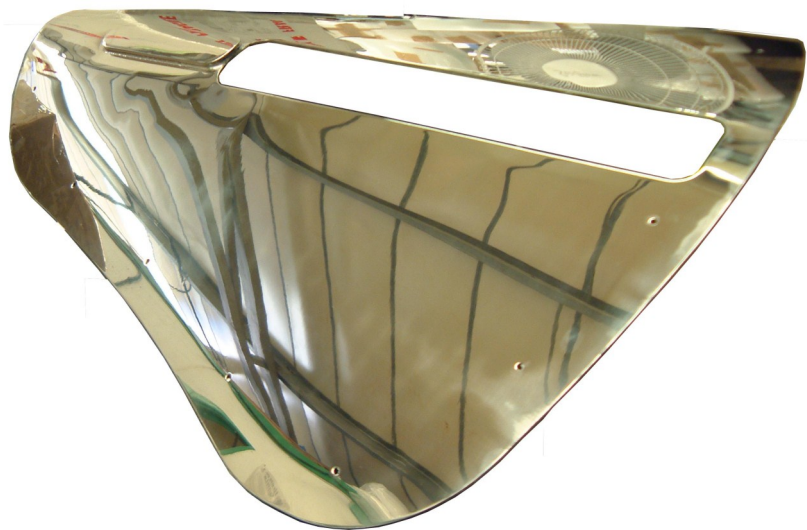

Large Anchor Deployment Arm
Mirror Polished Duplex Stainless Steel

OVVAL
STAINLESS

Mirror Polished
Stainless Steel
Bow Plate

Carbon and
Stainless Steel
Stern Light/ Flagstaff
Combination